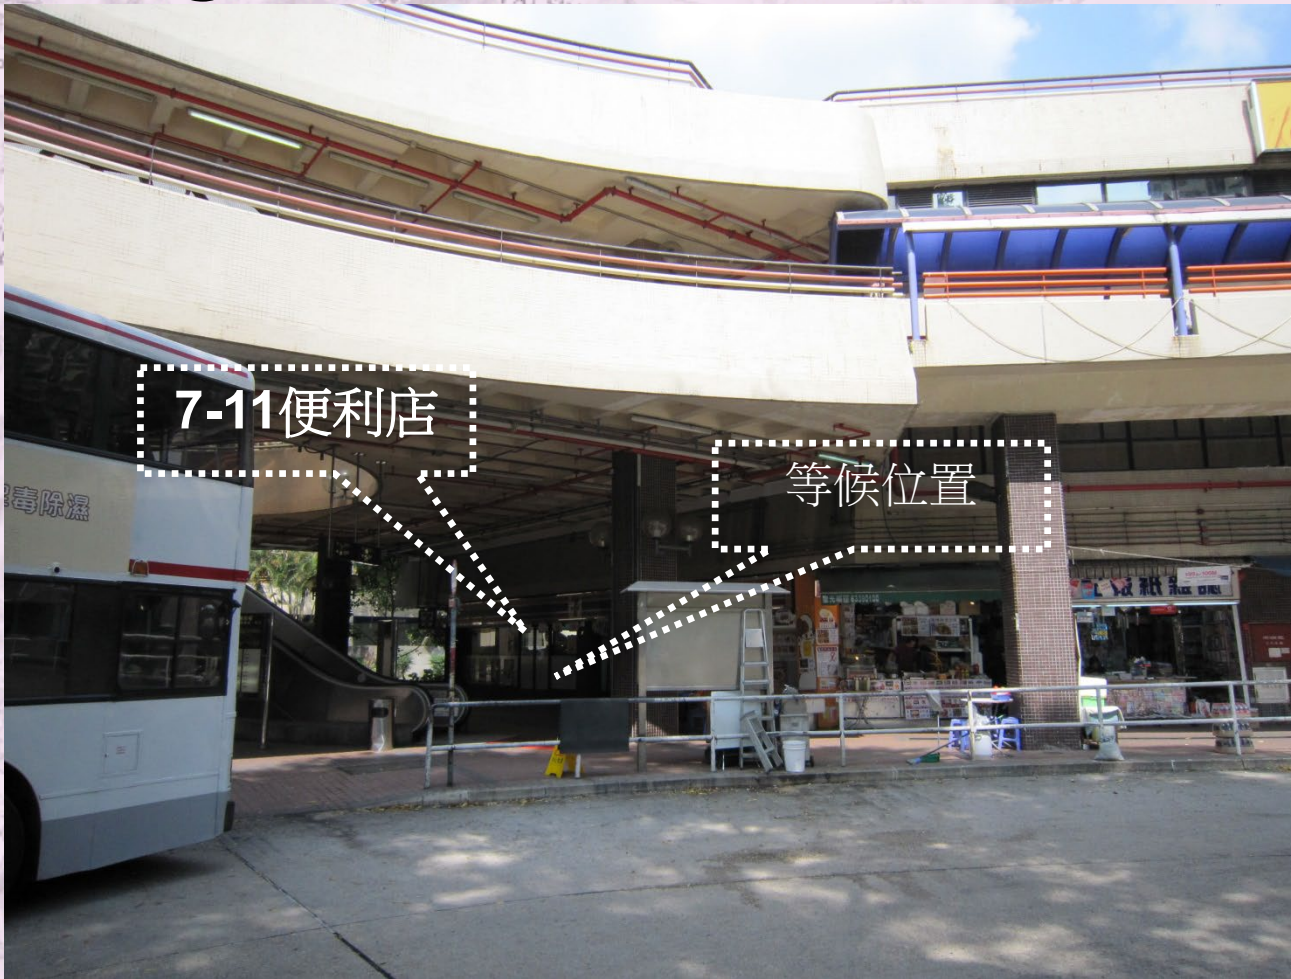

Last updated on Jan 2026

Hospital Authority
New Territories East Cluster

Quality Effective Health Care

沙田慈氏護養院 Cheshire Home Shatin

等候位置

Hospital Authority
New Territories East Cluster

Quality Effective Health Care

顯徑邨(巴士總站近7-11便利店) Hin Keng Estate (Bus Terminus near 7-eleven)

7-11便利店

等候位置

Hospital Authority
New Territories East Cluster

Quality Effective Health Care

美林邨(的士站旁)

Mei Lam Estate (Near Taxi Stand)

Hospital Authority

New Territories East Cluster

Quality Effective Health Care

港鐵大圍站(有蓋巴士站內) MTR Tai Wai Station (Inside Covered Bus Terminus)

Hospital Authority
New Territories East Cluster

Quality Effective Health Care

新翠邨(的士站旁)

等候位置

Hospital Authority
New Territories East Cluster

Quality Effective Health Care

港鐵沙田站(沙田廣場路口) MTR Shatin Station (Main Entrance of Shatin Plaza)

Hospital Authority
New Territories East Cluster

Quality Effective Health Care